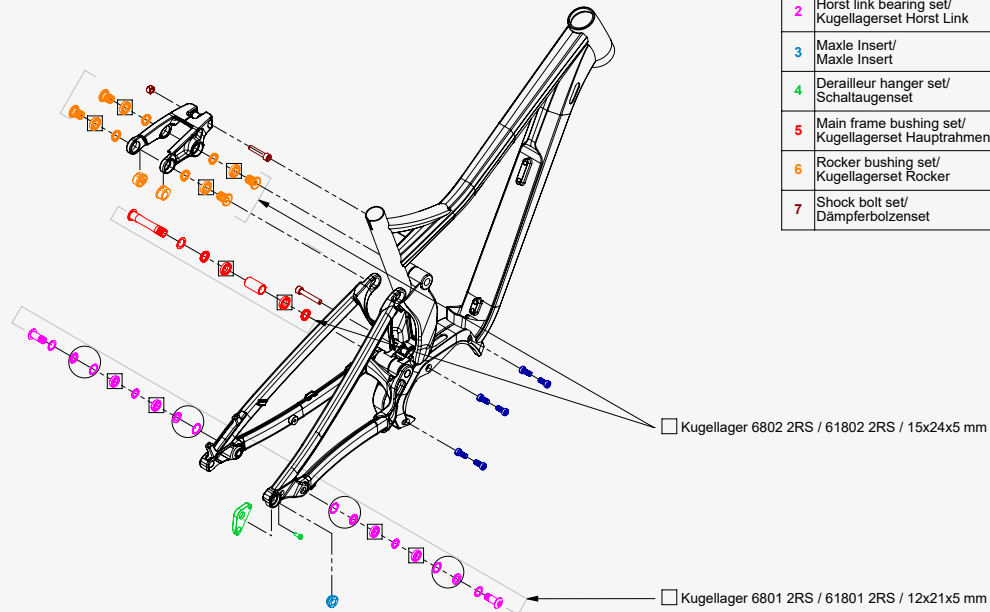

## EXPLODED DRAWING & HARDWARE

Set	Description/ Beschreibung	Art.-Nr.
1	Motor bolt set/ Motorbolzenset	0.281.082/8
2	Horst link bearing set/ Kugellagerset Horst Link	0.281.085/1
3	Maxle insert/ Maxle insert	0.280.166/9
4	Derailleur hanger set/ Schaltaugenset	0.280.931/7
5	Main frame bushing set/ Kugellagerset Hauptrahmen	0.281.086/9
6	Rocker bushing set/ Kugellagerset Rocker	0.281.087/7
7	Shock bolt set/ Dämpferbolzenset	0.281.083/6

# eWME -2020

27.5"

GREASE & TORQUE  
SCHMIERSTOFFE & DREHMOMENTE

Grease

Loctite 243

# eWME -2020

29"

## EXPLODED DRAWING & HARDWARE

Set	Description/ Beschreibung	Art.-Nr.
1	Motor bolt set/ Motorbolzenset	0.281.082/8
2	Horst link bearing set/ Kugellagerset Horst Link	0.281.085/1
3	Maxle insert/ Maxle insert	0.280.166/9
4	Derailleur hanger set/ Schalttaugenset	0.280.931/7
5	Main frame bushing set/ Kugellagerset Hauptrahmen	0.281.086/9
6	Rocker bushing set/ Kugellagerset Rocker	0.281.088/5
7	Shock bolt set/ Dämpferbolzenset	0.281.084/4