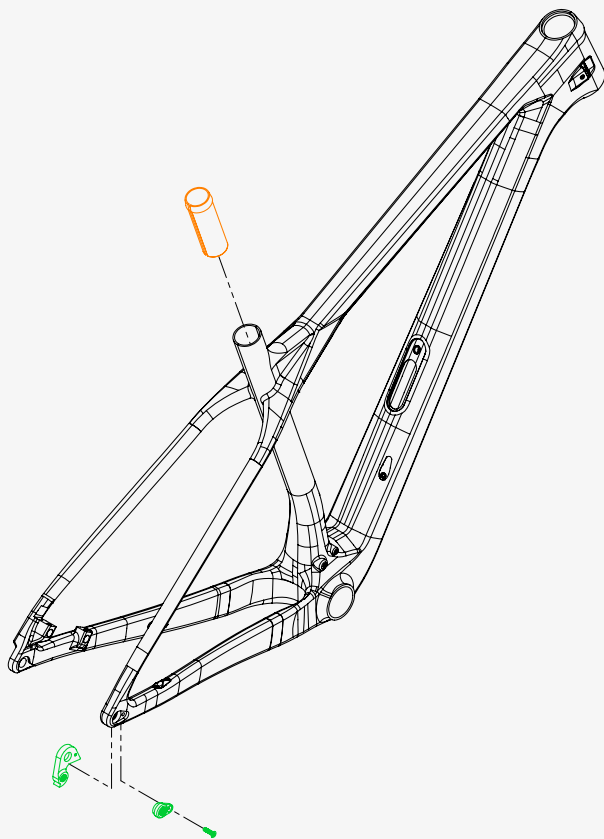

RLC 2019-

EXPLODED DRAWING & HARDWARE

Set	Description/ Beschreibung	Art.-Nr.
1	Small parts set/ Kleinteile Set	0.281.080/2
2	Chain guide/ Kettenführung	0.281.079/4
3	Frame protector/ Rahmenschutz	0.281.078/6

RLC 2019-

SMALL PARTS

Set	Description/ Beschreibung	Art.-Nr.
1	Derailleur hanger set/ Schaltaugenset	0.281.076/0
2	Distance sleeve/ Distanzhülse	0.281.081/0