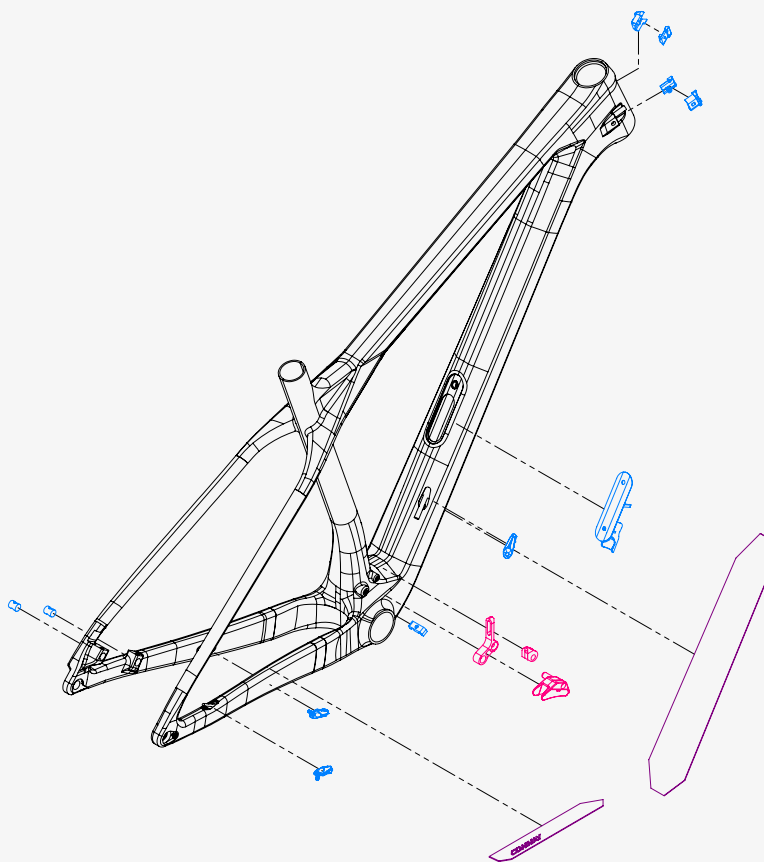

RLC 2019-

EXPLODED DRAWING & HARDWARE

Set	Description/ Beschreibung	Art.-Nr.
1	Small parts set/ Kleinteile Set	0.281.080/2
2	Chain guide/ Kettenführung	0.281.079/4
3	Frame protector/ Rahmenschutz	0.281.078/6

RLC 2019-

SMALL PARTS

Set	Description/ Beschreibung	Art.-Nr.
1	Derailleur hanger set/ Schaltaugenset	0.281.076/0
2	Distance sleeve/ Distanzhülse	0.281.081/0