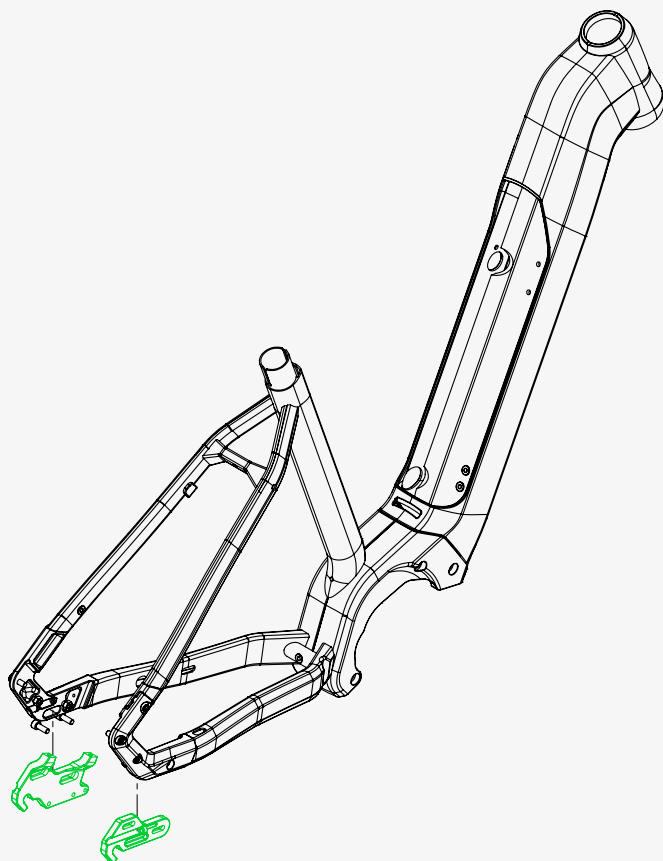

CAIRON WAVE 2020-

— BOSCH GENERATION 4 POWERPACK, QR DROPOUTS

SMALL PARTS

Set	Description/ Beschreibung	Art.-Nr.
1	Derailleur hanger set/ Schaltaugenset	0.281.167/7

CAIRON WAVE 2020-

— BOSCH GENERATION 4 POWERPACK, SLIDER DROPOUTS

EXPLODED DRAWING & HARDWARE

Set	Description/ Beschreibung	Art.-Nr.
1	Cableguide headtube/ Kabelführung Steuersatz	0.281.161/0
2	Battery cover/ Akkuabdeckung	0.281.153/7
3	Engine cover/ Motorabdeckung	0.281.150/3
4	Cableguide set/ Kabelführungsset	0.281.168/5
5	Charging port cover (downtube)/ Unterrohrabdeckung (Ladebuchse)	0.281.160/2
6	Seattube cover/ Sitzrohrstopfen	0.281.162/8
7	Lock cover (downtube)/ Unterrohrabdeckung (Schloss)	0.281.158/6

CONWAY

www.conway-bikes.com

CAIRON WAVE 2020-

— BOSCH GENERATION 4 POWERPACK, SLIDER DROPOUTS

SMALL PARTS

Set	Description/ Beschreibung	Art.-Nr.
1	Slider drop out/ Slider Ausfallende	0.281.196/6

CONWAY

www.conway-bikes.com